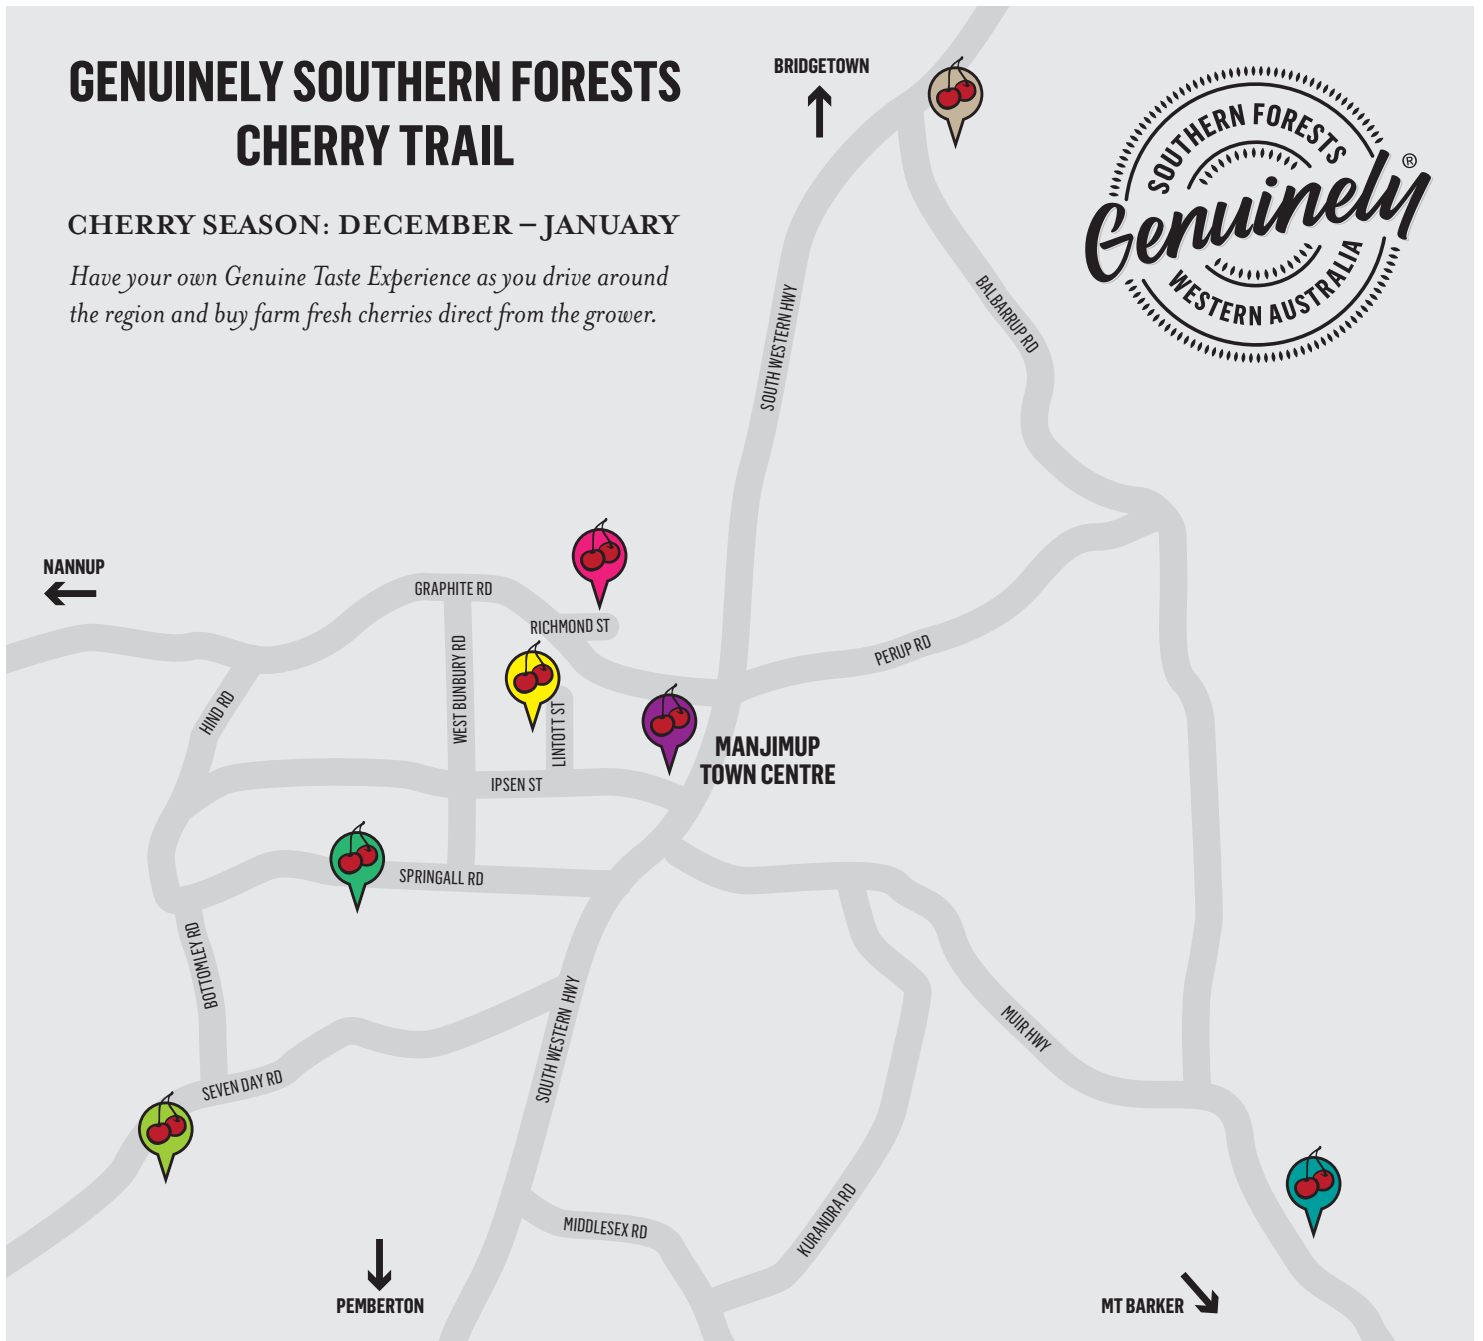

GENUINELY SOUTHERN FORESTS CHERRY TRAIL

CHERRY SEASON: DECEMBER – JANUARY

Have your own Genuine Taste Experience as you drive around the region and buy farm fresh cherries direct from the grower.

Farm stall opening times are subject to change, seasonal variables and availability. Visitors are not allowed to access restricted areas or orchards.

0403 200 622
275 Springall Rd, Deanmill 6258
Opening times subject to change
Cash only

CHERRY LANE FIELDS

0407 085 140
37 Lintott St, Manjimup 6258
8:00am – 5:00pm
Cash only

THE CHERRY BOX

08 9771 1400
9 Giblett St, Manjimup 6258
8:00am – 5:00pm
Cash and Eftpos available

@genuinelysouthernforests

#genuinelysouthernforests #genuinelycherrytrail

southernforestsfood.com